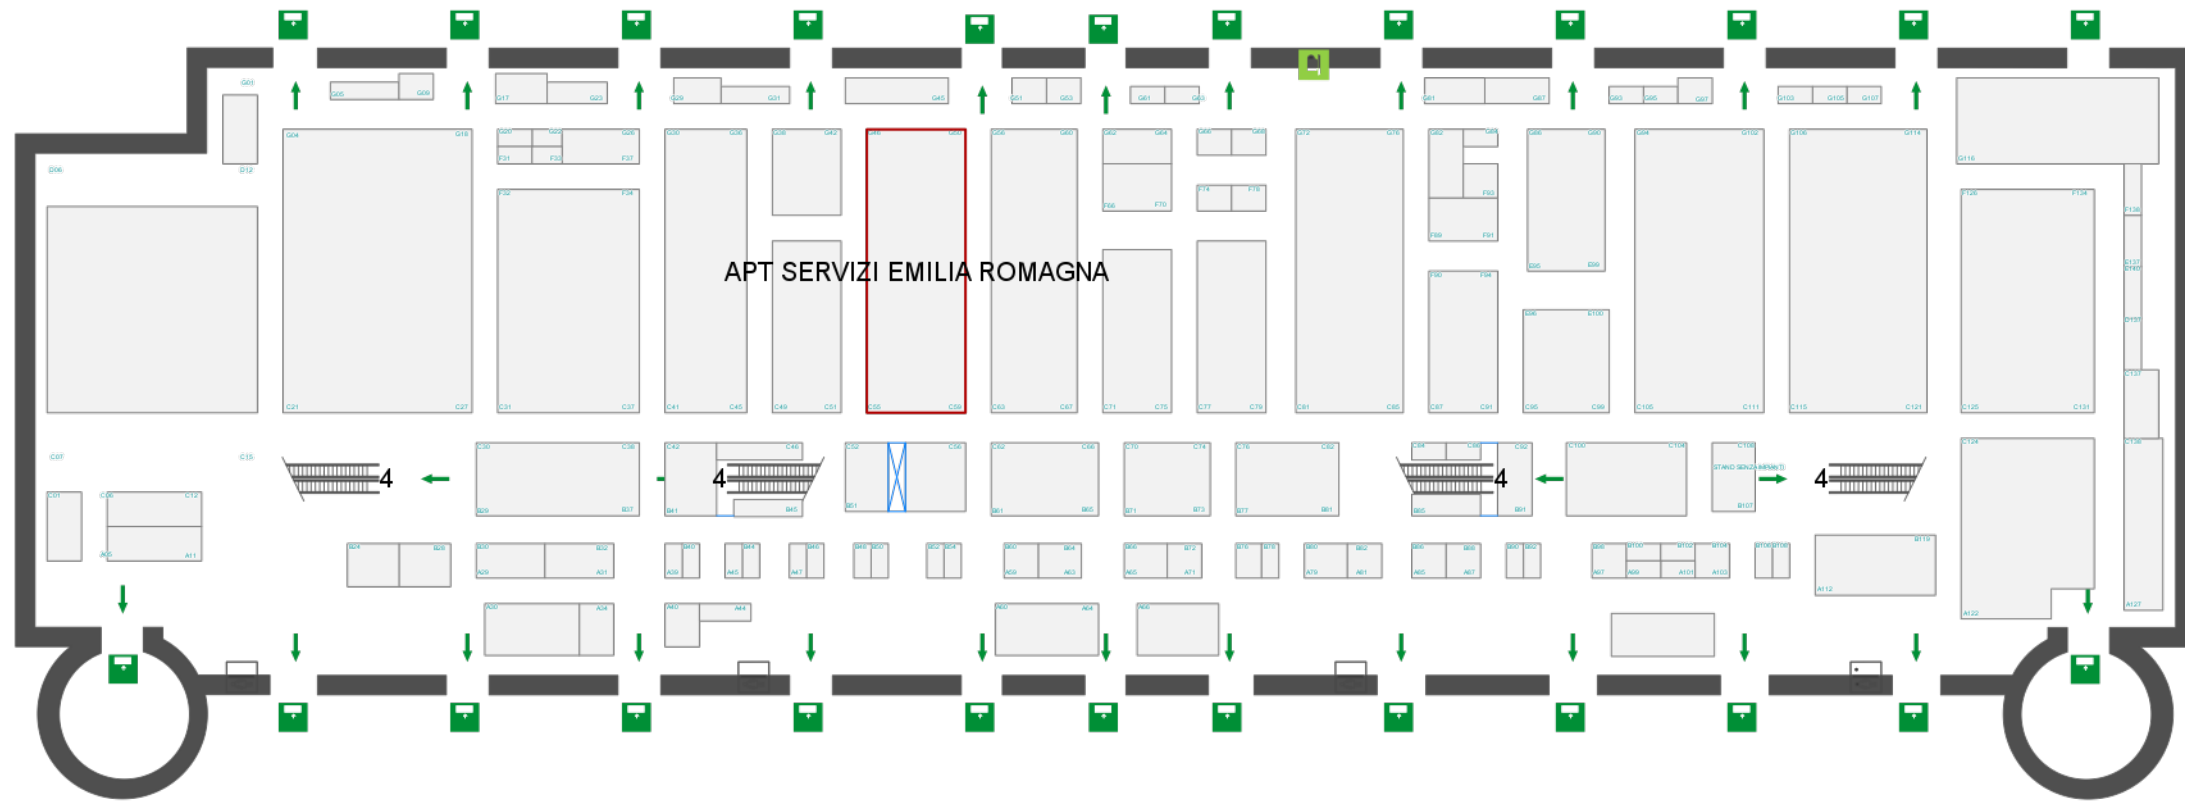

APT SERVIZI EMILIA ROMAGNA

Padiglione/Hall: 3

Stand/Booth: C55 C59 G46 G50

Superficie/Area: 379.50

Lati Liberi/Open Sides: 4

Misure Lati/Sides Measure: 33x11,5x33x11,5

Data Stampa/Print Date: 26/10/2018

Note/Notes: